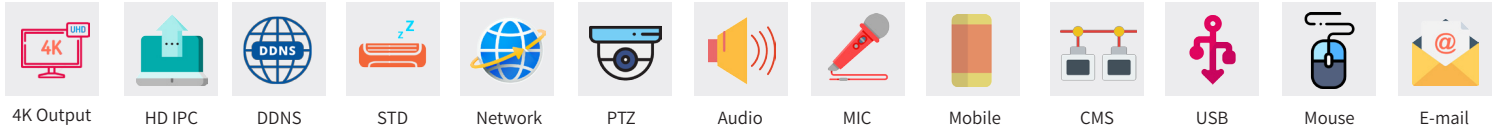

Introduction

GE-XVR 5532-DS4 series are 5MP high definition hybrid DVRs with ability to connect analog and IP cameras simultaneously, which adopt the standard H.264 high profile compression format and the most advanced SOC technique to ensure real time recording in each channel and realize outstanding

Characteristics

- ❖ 32 CH TVI / CVI / AHD video input CVBS
- ❖ 32 CH DVR support 1080P lite / 720P / WD1 recording
- ❖ 18 / 16 CH DVRs support 1080P lite / 720P / 720P lite / WD1 recording
- ❖ 4 / 8 CH DVRs support 1 / 1 CH IPC 1080P / 960P / 720P recording
- ❖ 16 CH DVRs support 2 CH IPC 3MP / 1080P / 960P / 720P recording
- ❖ Adopt standard H.264 high profile compression format to get high-quality video at much lower bit rate
- ❖ Intuitive and user-friendly Graphics User Interface (GUI), window style operation by mouse
- ❖ Multi-mode recording: manual / timer / motion
- ❖ Playback : 4 / 8 / 16 CH simultaneously playback
- ❖ Search: time slice, time, event (manual, motion), tag search
- ❖ Express and flexible backup via USB, network and so on
- ❖ Pentaplex: preview, record, playback, backup and remote access
- ❖ DHCP,DDNS, PPPoE network protocol, IE browse and CMS supported
- ❖ Remote control via IE or CMS : preview, playback, backup, PTZ and configuration
- ❖ Dual stream technology for local storage with high definition, remote network transmission and remote surveillance with mobile device
- ❖ Multi-user online simultaneously
- ❖ Authorization management, log review and device status review
- ❖ HDMI 1080P output, true high resolution display
- ❖ Support PTZ preset and auto cruise, up to 255 presets and 8 cruises
- ❖ Support NAT function and QRCode scanning by mobile phone and PAD
- ❖ Powerful smart phone & Pad surveillance with iOS and Andriod OS